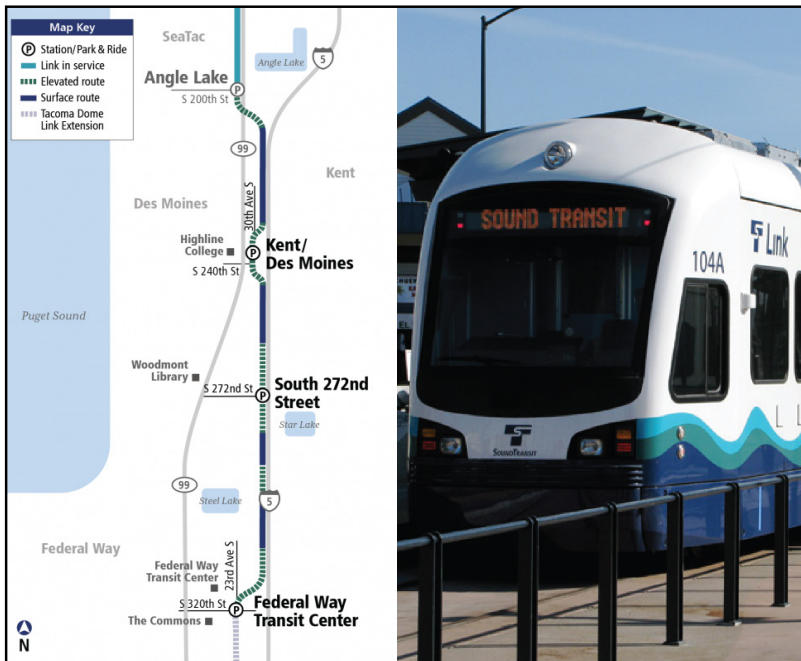

Kiewit

mass.
electric
construction
company

PARSONS

ABSHER

SOUNDTRANSIT
RIDE THE WAVE

KLB
Construction
INCORPORATED

S/DBE CONTRACTOR

OUTREACH EVENT

Sound Transit's Federal Way Link Extension (FWLE) Design-Build Project

**THURSDAY,
DECEMBER 6, 2018
10:00 – 11:30 AM**

**KIEWIT FEDERAL WAY
AREA OFFICE**

**33455 6TH AVE SOUTH
FEDERAL WAY, WA 98003**

Training room located on
1st floor

Parking is free – Cookies, coffee,
and light snacks provided.

MORE INFORMATION AND RSVP

Dennis Ahl | (253) 943-4070
dennis.ahl@kiewit.com

We are looking for qualified Design & Construction firms, including Small and Disadvantaged Business Enterprises interested in participating with Kiewit and Parsons in our pursuit of Sound Transit's Federal Way Link Extension (FWLE) Design-Build Project. Come learn more about the opportunities available.